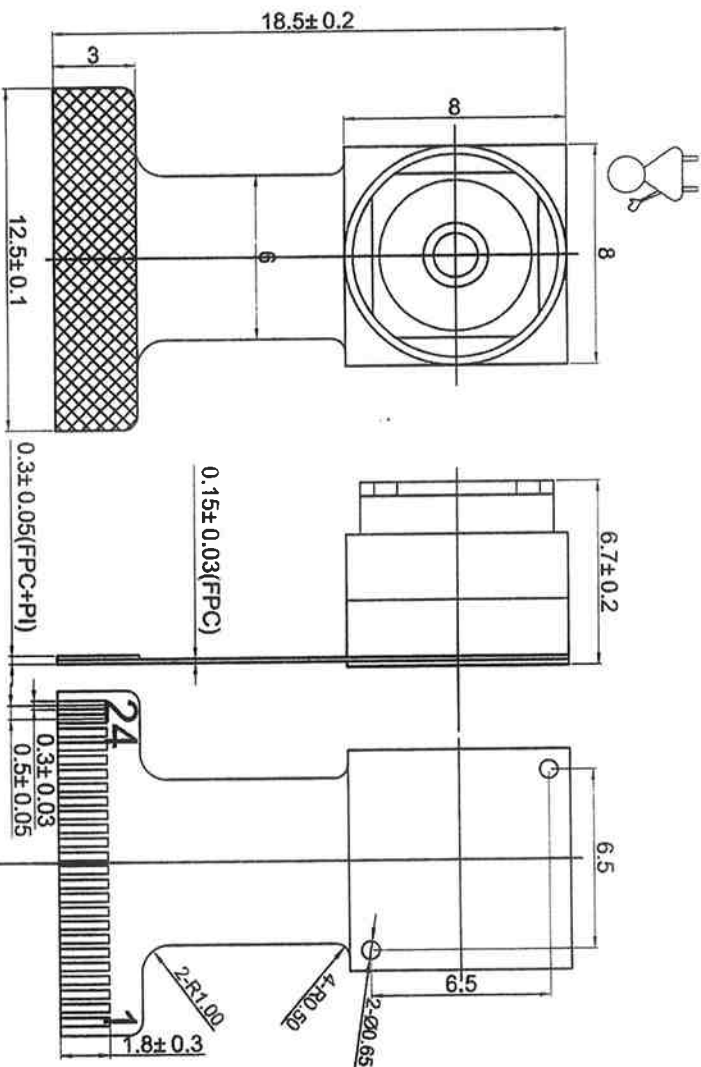

RoHS

TOP VIEW

SIDE VIEW

BOTTOM VIEW

Optical Lens Specification:

- Focusing Range: 60cm to Infinity
- Focal Length: 4.58mm
- F Number: 2.8
- Fov(D): 85°
- TV Distortion: -0.5%

PIN NO	NAME	PIN NO	NAME
1	NC	13	MCLK
2	AGND	14	D8
3	SDA	15	D8GND
4	AVDD(2.8V)	16	D5
5	SCL	17	PCLK
6	RESET	18	D4
7	VSYNC	19	D0
8	PWDN	20	D3
9	HSYNC	21	D1
10	DVDD(1.8V)	22	D2
11	DOVDD(2.8V)	23	NC
12	D7	24	NC

NO	ITEM	QTY	DESCRIPTION
1	Sensor	1	overso
2			
3			
4			
5			

NO	DESCRIPTION OF REVISION	REVISED	DATE
1			
2			
3			
4			

NO	DESCRIPTION OF REVISION	REVISED	DATE
1			
2			
3			
4			

DIM.	TOLERANCE
X ≤ 5	± 0.1
5 < X ≤ 10	± 0.15
10 < X	± 0.2
ANGULAR	± 0.5°

GUEST NO:

SHEET 1 OF 1

REV

SCALE 1:1

UNIT

PRODUCT NAME: 5420 00B

1.0

MM