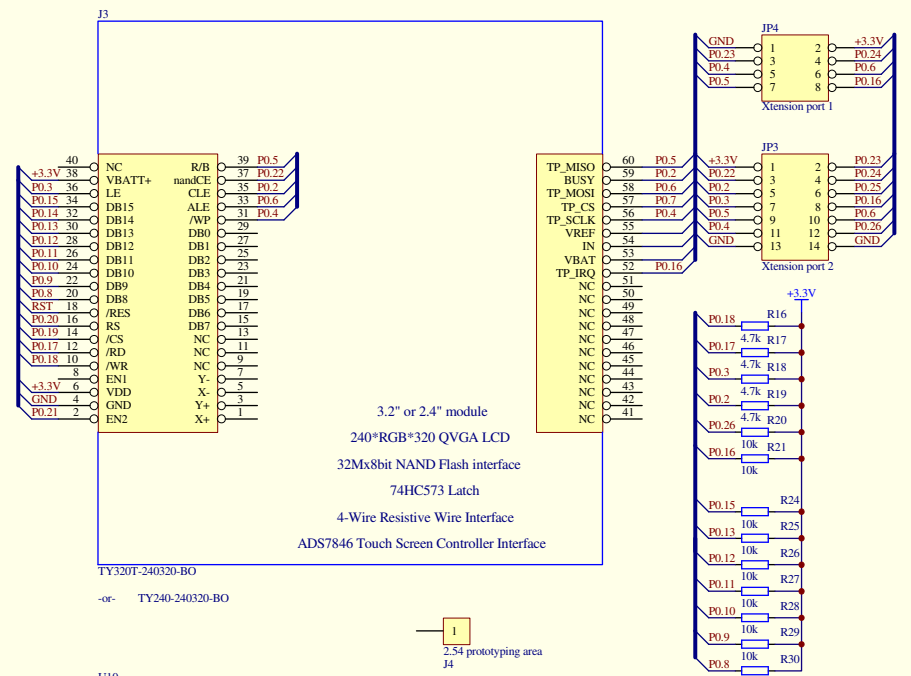

www.TechToys.com.hk
LPC2103_Eval_1A

Title : LPC2103-Eval-1A		
Size : A3	Number	Revision : 1A
Date : 26 March 2008		Drawn by : TechToys Company